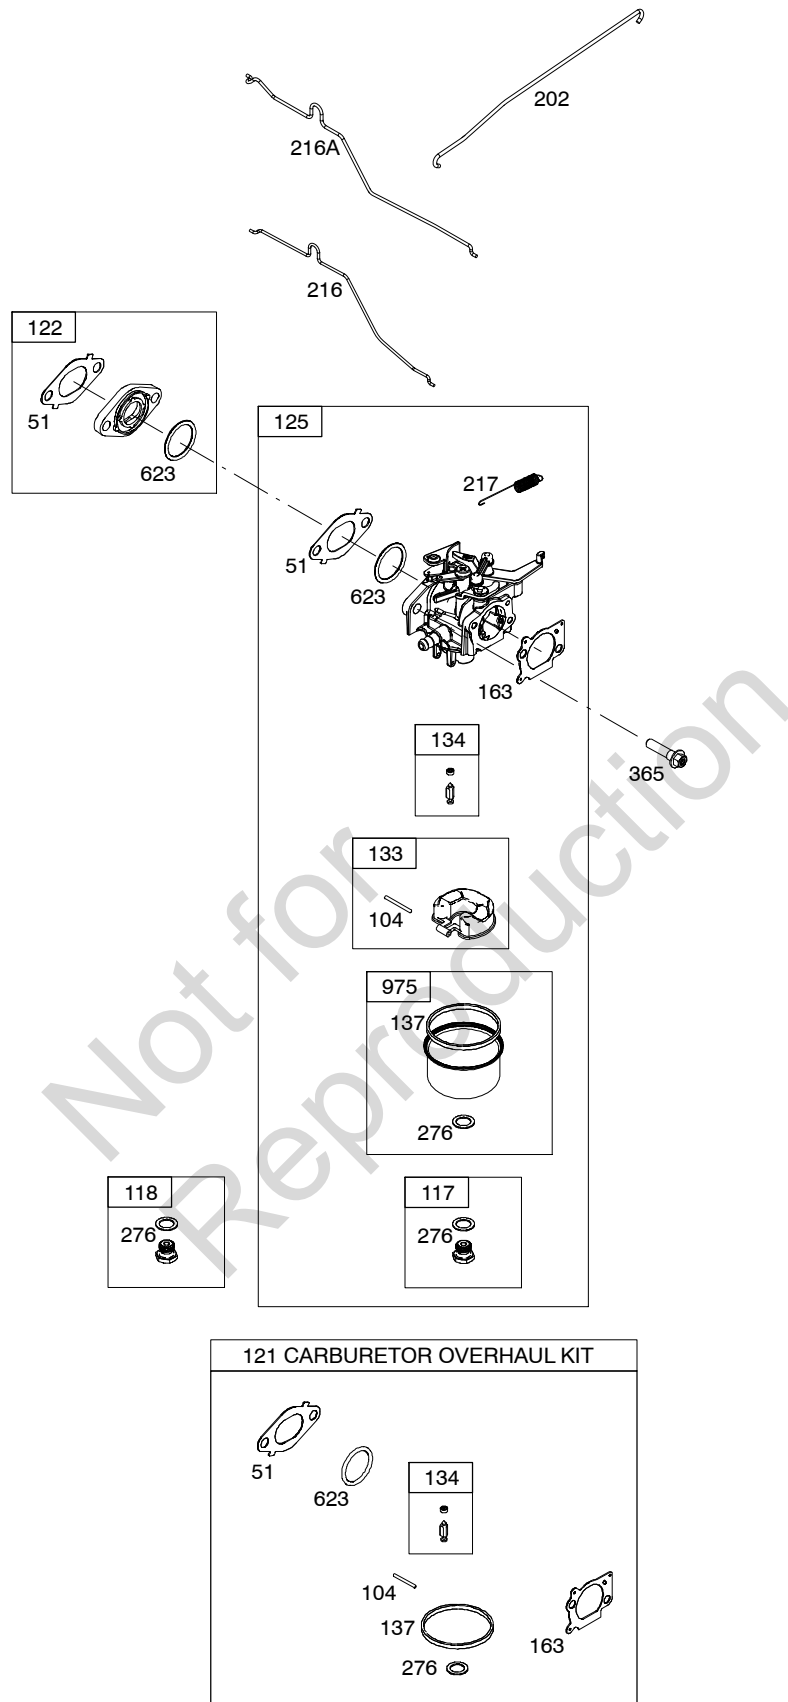

Illustrations cover a range of engines. Parts shown without text may not be used on your specific engine.